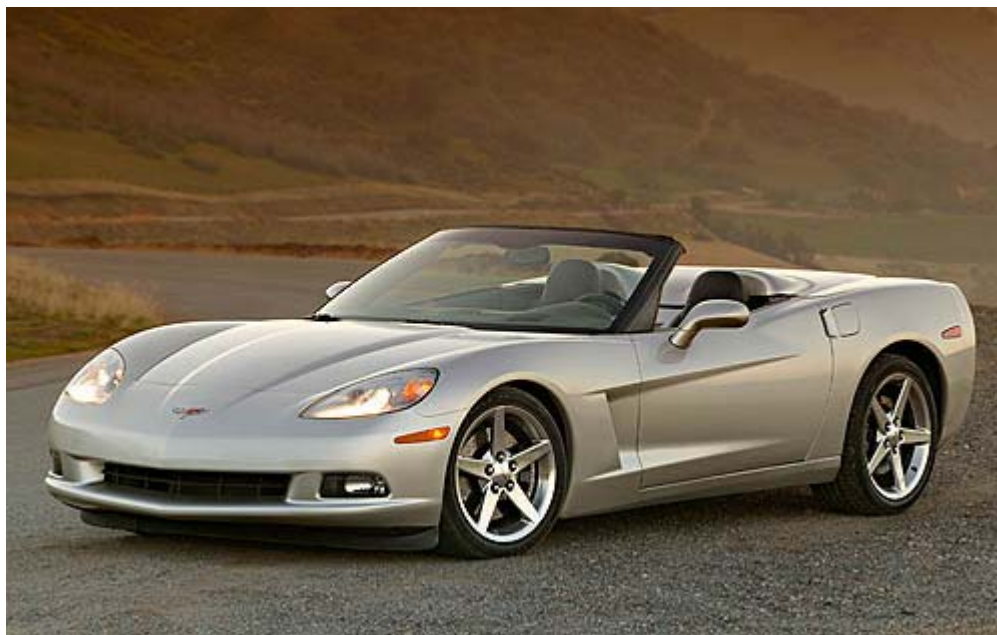

MICHEL BOUGER TRADING

C/Lirios 46 . E - 07193 PALMANYOLA - Balears

SALES BROCHURE 2007 Chevrolet Corvette 2dr RWD Convertible (6.0L 8cyl 6M)

Price	$58,450 net EXW USA
Series	Chevrolet Corvette
Model	Convertible 6.0L V8
Model Year	2007
Body Style	Convertible
Mileage	Up to 50
Engine	8 Cylinder Gasoline
Transmission	6 Manual
Drive Type	2 wheel drive - rear
Fuel Type	Gasoline
Doors	Two Door
First Registration	New

Overview

Highway Mileage

27 mpg

Tel. +34 971 617938 Fax. +34 971 617064 Movíl +34 609 062618
E-mail info@michelbouger.com . <http://www.michelbouger.com>