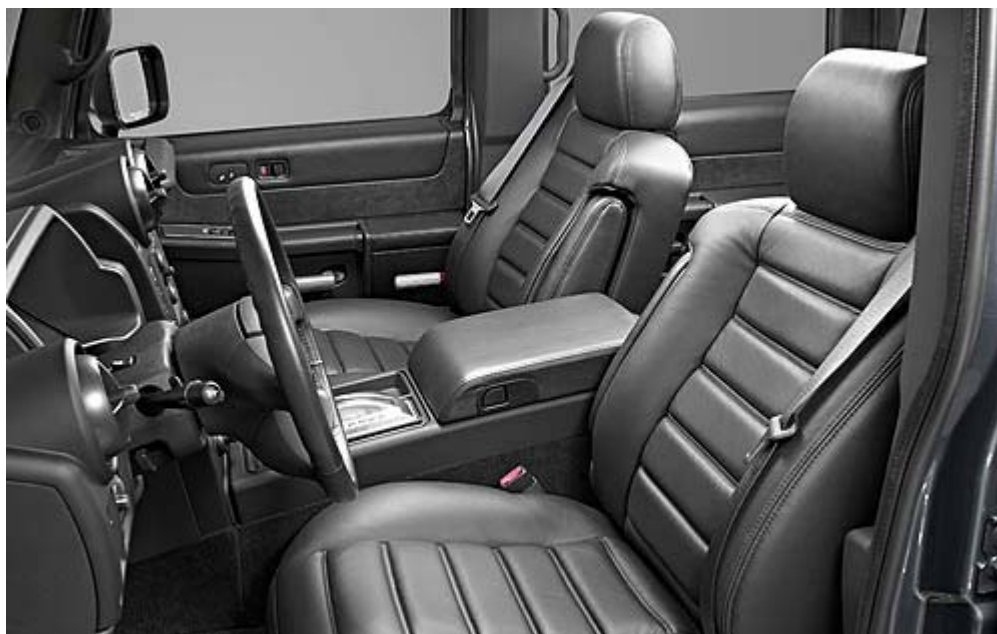

MICHEL BOUGER TRADING

C/Lirios 46 . E - 07193 PALMANYOLA - Balears

Tel. +34 971 617938 Fax. +34 971 617064 Movíl +34 609 062618
E-mail info@michelbouger.com . <http://www.michelbouger.com>